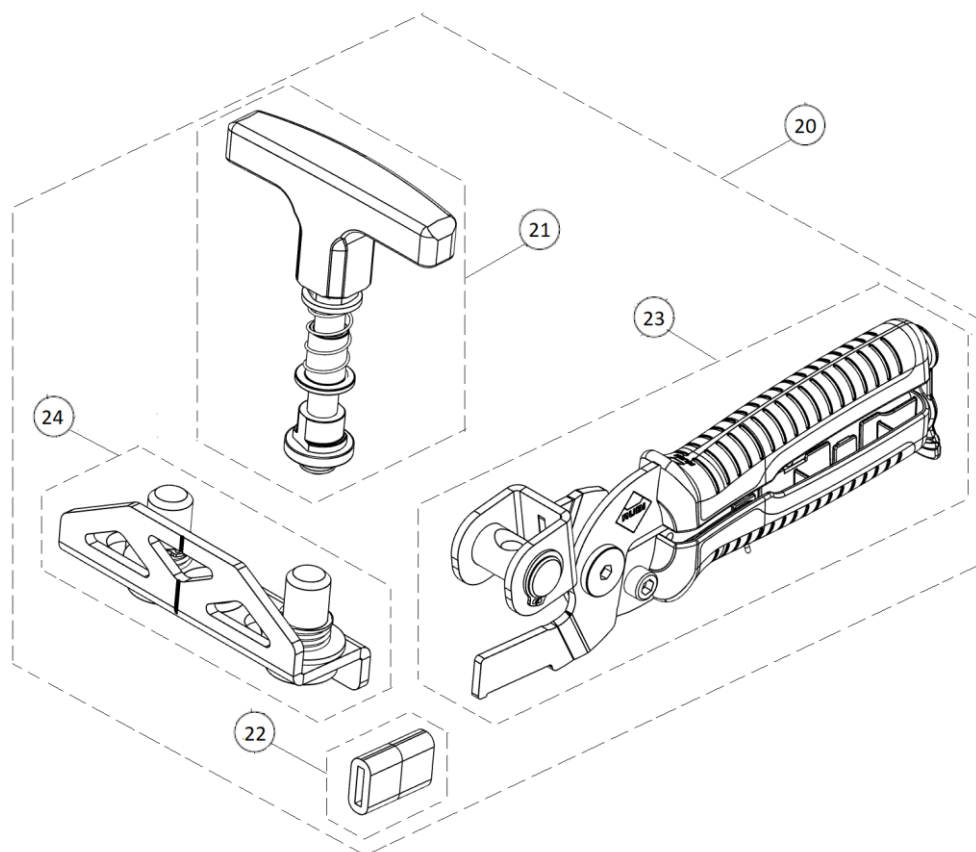

Part-list	ES	EN	Prod.
	GRUPO A	GROUP A	Pag. 2
888	GRUPO B	GROUP B	Pag. 3
88	GRUPO C	GROUP C	Pag. 4
Prod	ES	EN	From serial num:
18959	SLIM CUTTER G1	SLIM CUTTER G1	

Part-list	ES	EN	Prod.
1	58212 1	CJ.POMO SLIM CUTTER	KNOB SET SLIM CUTTER
2	58203 1	CJ.RODAMIENTO DEL.SLIM CUTTER	SET FRONT BEARING SLIM CUTTER
3	58204 1	CJ.EJE RULINA SLIM CUTTER	SLIM ROLLER SHAFT CUTTER SET
4	58201 1	CJ.RODAMIENTO EXCENTRI.SLIM CUTTER	SET ECCENTRIC BEARING SLIM CUTTER
5	58202 1	CJ.RODAMIENTO TRAS.SLIM CUTTER	SET REAR BEARING SLIM CUTTER
10	18879 1	CABEZAL SLIM CUTTER	SLIM CUTTER CAR SET

B

Part-list	ES	EN	Prod.
20	54918 1	TENAZA SLAB BREAKER	SLAB BREAKER PLIERS
21	58206 1	CJ.MANGO PISADOR SLIM CUTTER	SET HANDLE SLIM BREAKER
22	58211 1	CJ.AMORTIGUADOR IMPACTO CUTTER	SET IMPACT DAMPER CUTTER
23	58210 1	CJ.PINZA CUTTER	SET CLAMP CUTTER
24	58205 1	CJ.PISADOR SLIM CUTTER	SET BREAKING FEET SLIM CUTTER

Part-list	ES	EN	Prod.
40	18834 1	ACCESORIO VENTOSA SLIM CUTTER	SUCTION PAD ACCESORY SLIM CUTTER
41	18913 1	SUPLEMENTO GUIA SLIM CUTTER 1100MM G1	SLIM CUTTER GUIDE SUPPLEMENT 1100MM G1
42	52818 1	REC.BOLSA TRANSPORTE SLIM CUTTER	REC.BAG TRANSPORT SLIM CUTTER