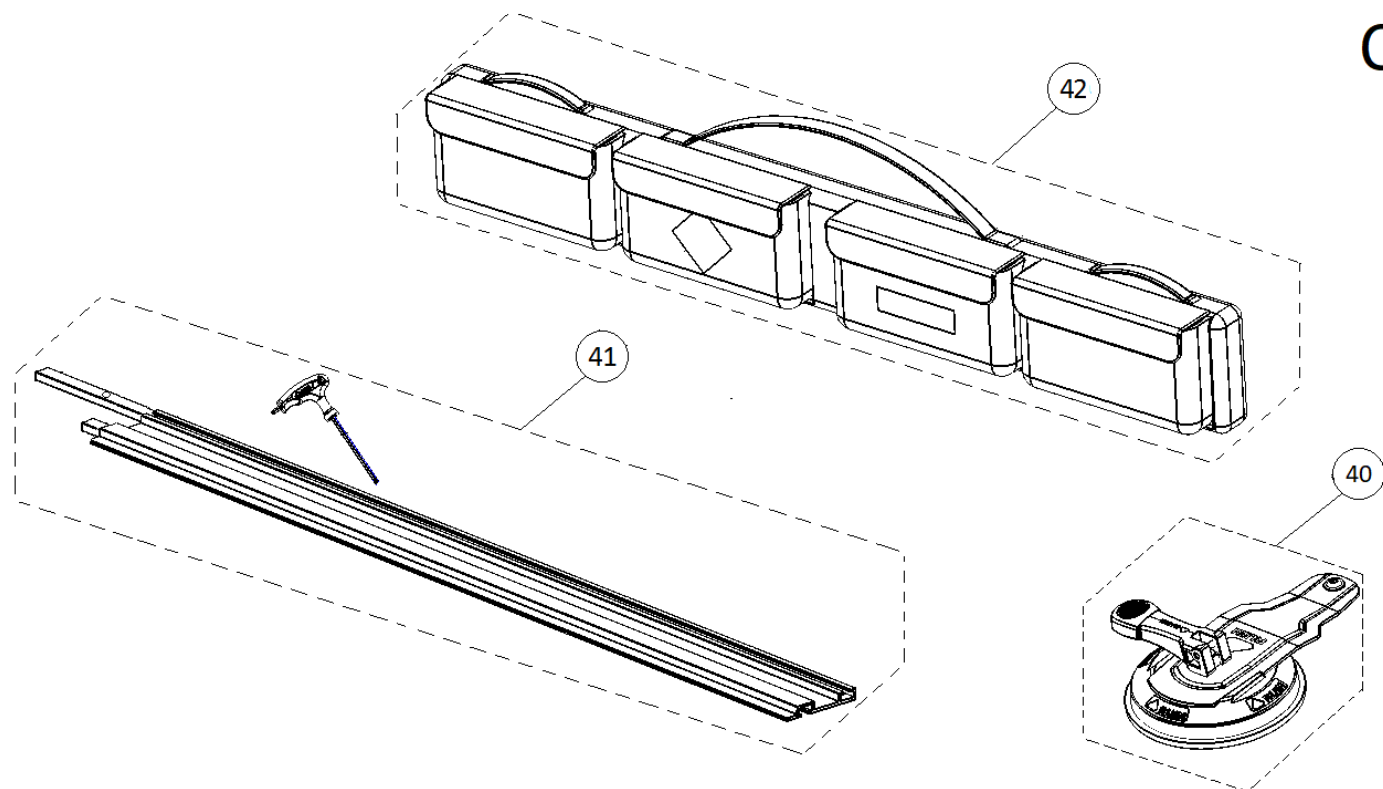

Part-list	ES	EN	Prod.
	GRUPO A	GROUP A	Pag. 2
888	GRUPO B	GROUP B	Pag. 3
88	GRUPO C	GROUP C	Pag. 4
Prod	ES	EN	From serial num:
18959	SLIM CUTTER G1	SLIM CUTTER G1	

Part-list	ES	EN	Prod.
1	58212 1	CJ.POMO SLIM CUTTER	KNOB SET SLIM CUTTER
2	58203 1	CJ.RODAMIENTO DEL.SLIM CUTTER	SET FRONT BEARING SLIM CUTTER
3	58204 1	CJ.EJE RULINA SLIM CUTTER	SLIM ROLLER SHAFT CUTTER SET
4	58201 1	CJ.RODAMIENTO EXCENTRI.SLIM CUTTER	SET ECCENTRIC BEARING SLIM CUTTER
5	58202 1	CJ.RODAMIENTO TRAS.SLIM CUTTER	SET REAR BEARING SLIM CUTTER
10	18879 1	CABEZAL SLIM CUTTER	SLIM CUTTER CAR SET

B

Part-list	ES	EN	Prod.
20	54918 1	TENAZA SLAB BREAKER	SLAB BREAKER PLIERS
21	58206 1	CJ.MANGO PISADOR SLIM CUTTER	SET HANDLE SLIM BREAKER
22	58211 1	CJ.AMORTIGUADOR IMPACTO CUTTER	SET IMPACT DAMPER CUTTER
23	58210 1	CJ.PINZA CUTTER	SET CLAMP CUTTER
24	58205 1	CJ.PISADOR SLIM CUTTER	SET BREAKING FEET SLIM CUTTER

Part-list	ES	EN	Prod.
40	18834 1	ACCESORIO VENTOSA SLIM CUTTER	SUCTION PAD ACCESORY SLIM CUTTER
41	18913 1	SUPLEMENTO GUIA SLIM CUTTER 1100MM G1	SLIM CUTTER GUIDE SUPPLEMENT 1100MM G1
42	52818 1	REC.BOLSA TRANSPORTE SLIM CUTTER	REC.BAG TRANSPORT SLIM CUTTER