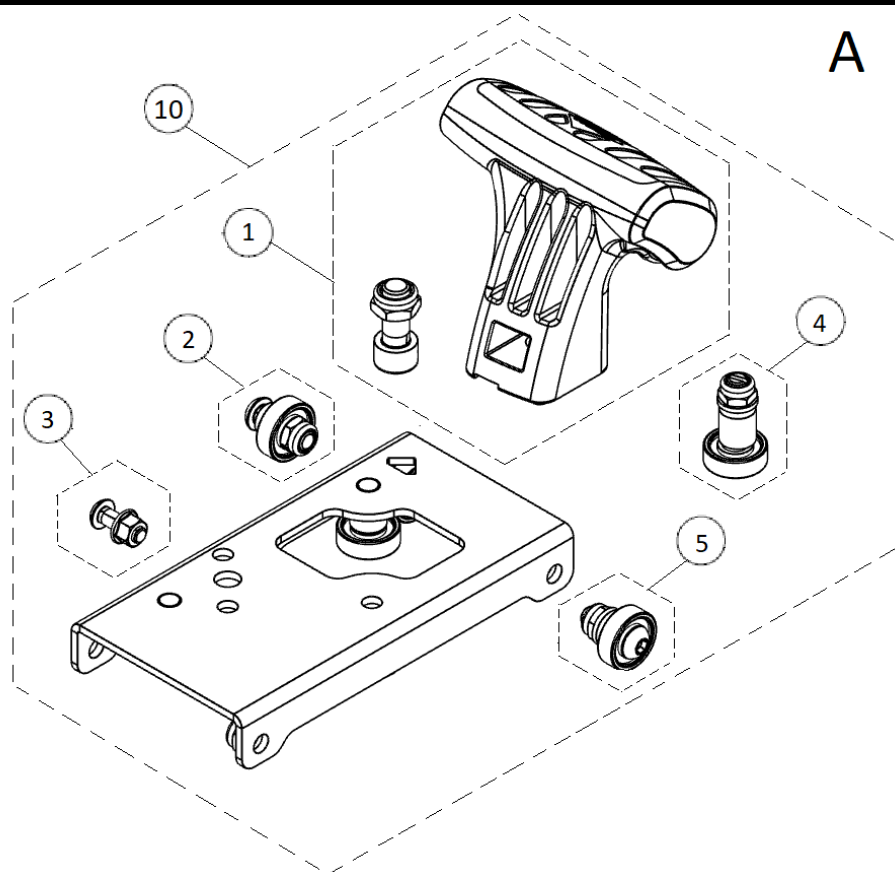

Part-list	ES	EN	Prod.
	GRUPO A	GROUP A	Pag. 2
888	GRUPO B	GROUP B	Pag. 3
88	GRUPO C	GROUP C	Pag. 4
Prod	ES	EN	From serial num:
18959	SLIM CUTTER G1	SLIM CUTTER G1	

Part-list	ES	EN	Prod.
1	58212 1	CJ.POMO SLIM CUTTER	KNOB SET SLIM CUTTER
2	58203 1	CJ.RODAMIENTO DEL.SLIM CUTTER	SET FRONT BEARING SLIM CUTTER
3	58204 1	CJ.EJE RULINA SLIM CUTTER	SLIM ROLLER SHAFT CUTTER SET
4	58201 1	CJ.RODAMIENTO EXCENTRI.SLIM CUTTER	SET ECCENTRIC BEARING SLIM CUTTER
5	58202 1	CJ.RODAMIENTO TRAS.SLIM CUTTER	SET REAR BEARING SLIM CUTTER
10	18879 1	CABEZAL SLIM CUTTER	SLIM CUTTER CAR SET

B

Part-list	ES	EN	Prod.
20	54918 1	TENAZA SLAB BREAKER	SLAB BREAKER PLIERS
21	58206 1	CJ.MANGO PISADOR SLIM CUTTER	SET HANDLE SLIM BREAKER
22	58211 1	CJ.AMORTIGUADOR IMPACTO CUTTER	SET IMPACT DAMPER CUTTER
23	58210 1	CJ.PINZA CUTTER	SET CLAMP CUTTER
24	58205 1	CJ.PISADOR SLIM CUTTER	SET BREAKING FEET SLIM CUTTER

Part-list	ES	EN	Prod.
40	18834 1	ACCESORIO VENTOSA SLIM CUTTER	SUCTION PAD ACCESORY SLIM CUTTER
41	18913 1	SUPLEMENTO GUIA SLIM CUTTER 1100MM G1	SLIM CUTTER GUIDE SUPPLEMENT 1100MM G1
42	52818 1	REC.BOLSA TRANSPORTE SLIM CUTTER	REC.BAG TRANSPORT SLIM CUTTER